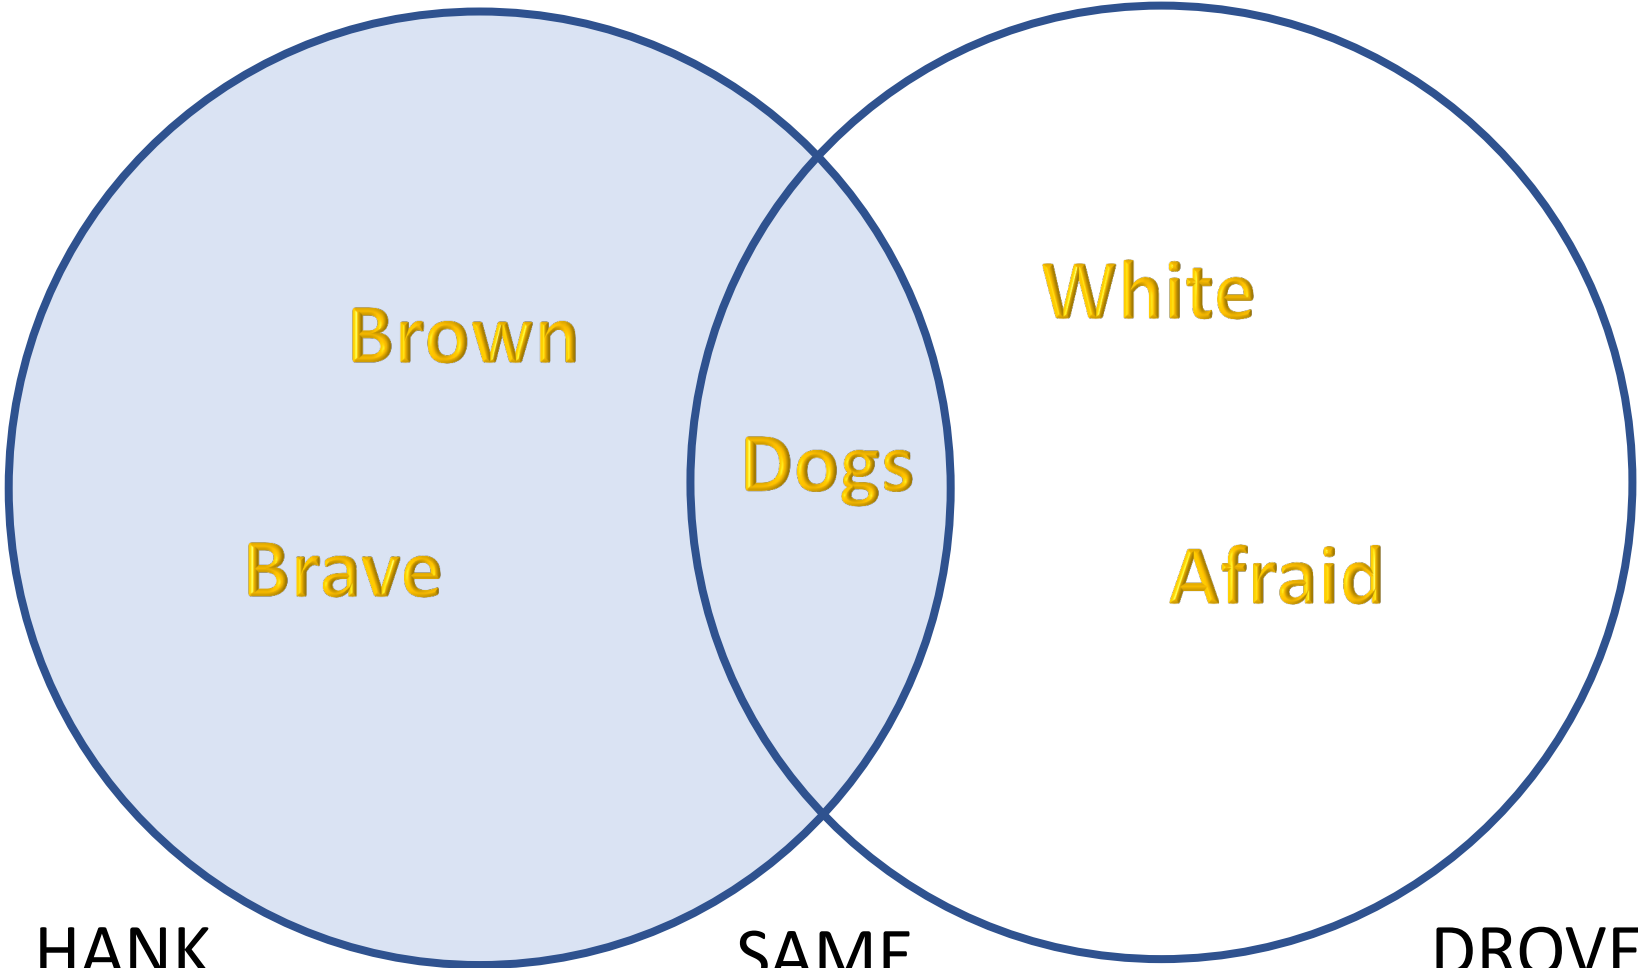

M C C O N A U G H E Y

HANK

the

COWDOG

# The Main Character

- This is the character that the story is mostly about.
  - In some stories, there is one main character.
  - In other stories, there is more than one main character.

What other EXTERNAL traits do you see?

- Drover is afraid of danger.
- Hank is brave.

Afraid

Brave

Can you think of more INTERNAL traits for Hank and Drover?

Let's compare and contrast traits!  
Can you think of some traits to list?

HANK

SAME

DROVER