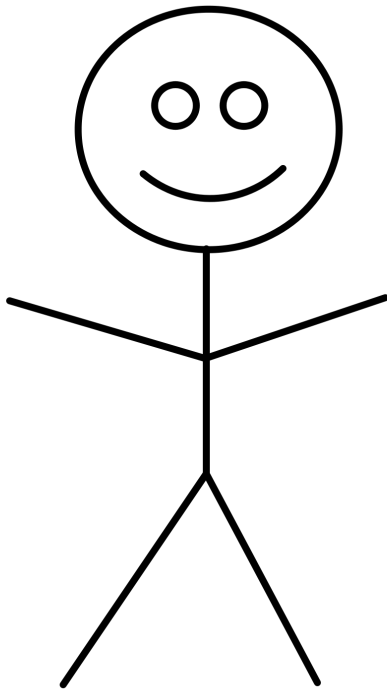

# What are characters?

The people, animals or other critters that do and say things in a story.

What would a story be without characters?

**BORING!**

# The Main Character

- This is the character that the story is mostly about.
  - In some stories, there is one main character.
  - In other stories, there is more than one main character.

# Main Character

Does Lost in the Uncharted Forest have one main character or many?

## Character Traits

- Some traits are physical.
  - We call these EXTERNAL traits.
    - We can see them on the outside.
  - Characters have different EXTERNAL traits.
    - Traits are things about the character.
- In this image we can see the EXTERNAL traits of Hank, Drover and JT Cluck.
  - JT has light brown feathers.
  - Drover has white fur
  - Hank has brown fur.